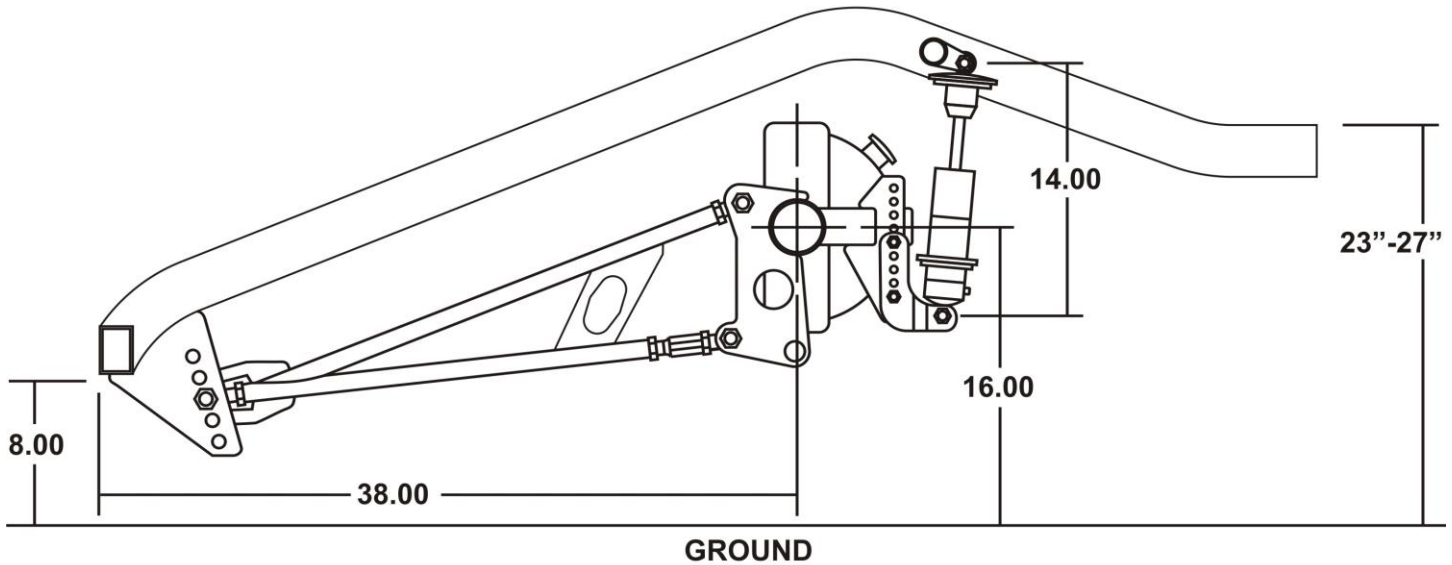

Tech Line & Information: (561) 863-2188
Orders Only: (800) 327-9402
Fax: (561) 863-1424

Manufacturers and Distributors of quality chassis,
suspension, driveline and components

C/E3673 – Ladder Bar Frame Rails

Ladder Bar Frame Rails

Part# 3673

All measurements are shown at ride height