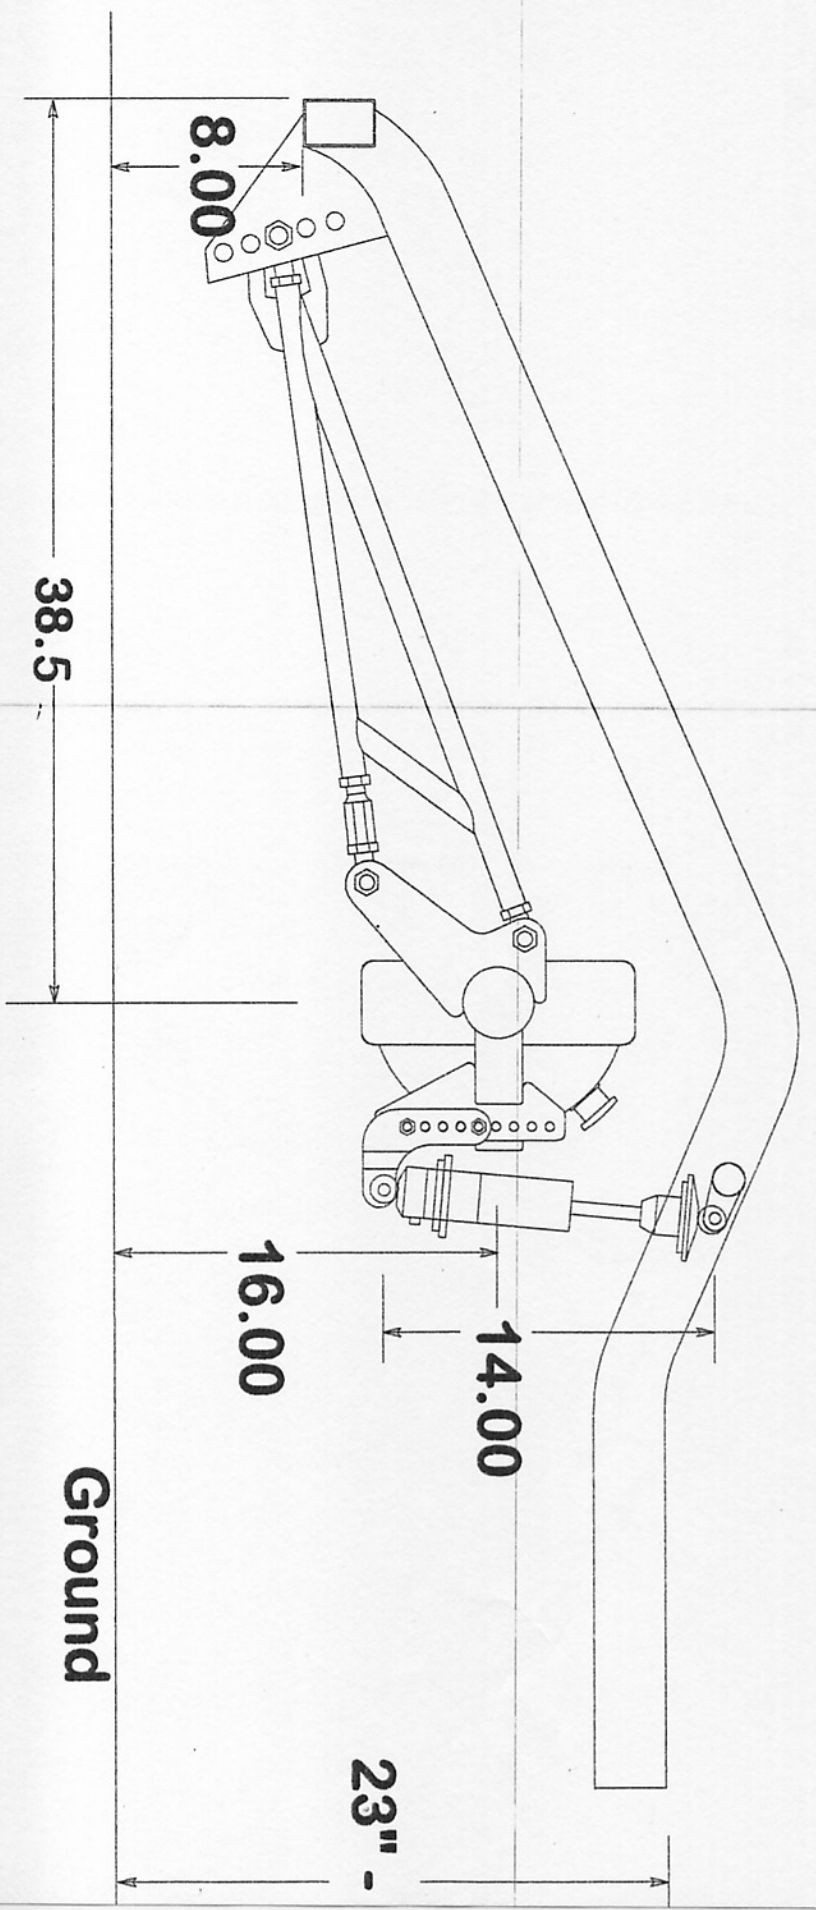

Ladder Bar Frame Rails

Part #: 3673

All Measurements are shown at ride height